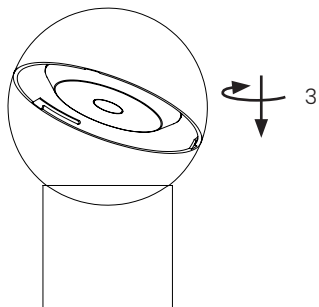

2700K

Step 1: 150lm

Step 2: 75 lm

Step 3: 30 lm

dimnable

The product must be powered by
an approved SELV charger with

5V $\overline{\text{---}}$ 1A

4
Charging Frandsen ONE light source:
Is fully charged when the light turns green