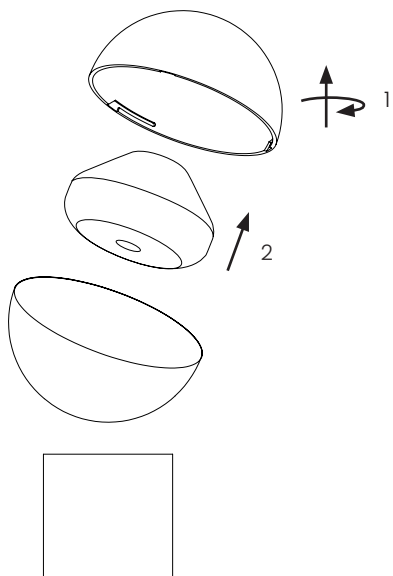

2700K

Step 1: 150lm

Step 2: 75 lm

Step 3: 30 lm

dimnable

The product must be powered by
an approved SELV charger with

5V $\overline{\text{---}}$ 1A

4
Charging Frandsen ONE light source:
Is fully charged when the light turns green